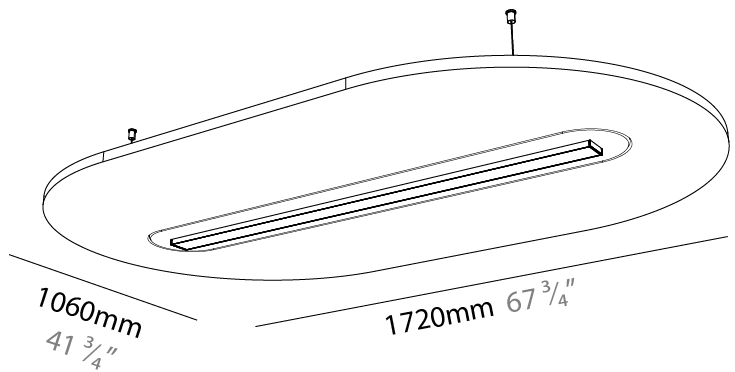

Diffuser: PMMA - Opal / Clear / Microprism / Clear Microprism / Wallwash Double Asymmetric / Glare Control / Black Raster / Black Raster / Wallwash Left / Wallwash Right

Fixture Finish: SSR / BKV / CWI / CRY / HAB / UFT / ITA / RUA / FTG / MYG / LOD / PUS / FRO / FUP / KIA / POP / BLS / SPG / MEY / GOH / CHC / COM / ABZ / JAG / OBR / MOS / ROR

Holder Finish: SSR / BKV / CWI / CRY / HAB / LAG / UFT / ITA / RUA / RUR / MIC / FTG / MYG / TWT / LOD / PUS / FRO / FUP / KIA / POP / BLS / SPG / MEY / GOH / GUM / CHC / COM / ABZ / JAG

Accent Finish: OPL / MPM / CMP / BKR / WHR / GCL / WWR / WWL / WDA

Acoustic Finish: SFW / CYW / SEE / SYN / MTS / PMB / TTN / CYB / STO / DPE / BES / SHB / ARE / ANE / VRD / CRF

Fixture Material: Acoustic / Aluminum / PMMA

Primary Material: Acoustic

Cable Details: 2000mm/78 3/4" or 6000mm/236 1/4" Cable, - Transparent

ELECTRICAL

Lamp Type: LED
Input Wattage (W): 25.8
Total Output Wattage (W): 23.6
Dimming: Non-dimming / DALI Dimming / MATTER Dimming
Driver Included: No
Driver Location: Remote
Driver Class: Class 2
Input Voltage (V): 120 - 277
Upon Request: 0 - 10V Dimming / Phase Dimming

LED

Color Temperature (°K): 2700 / 3000 / 3500 / 4000
Max. Delivered Lumen (lm): Max 3694
Nominal Lumen (lm): Max 4280
CRI: >90 CRI
Lamp Life (hrs): 50000

OPTICAL

RATINGS AND CERTIFICATIONS

Certified By: Certified for North American Standards
IP rating: IP20