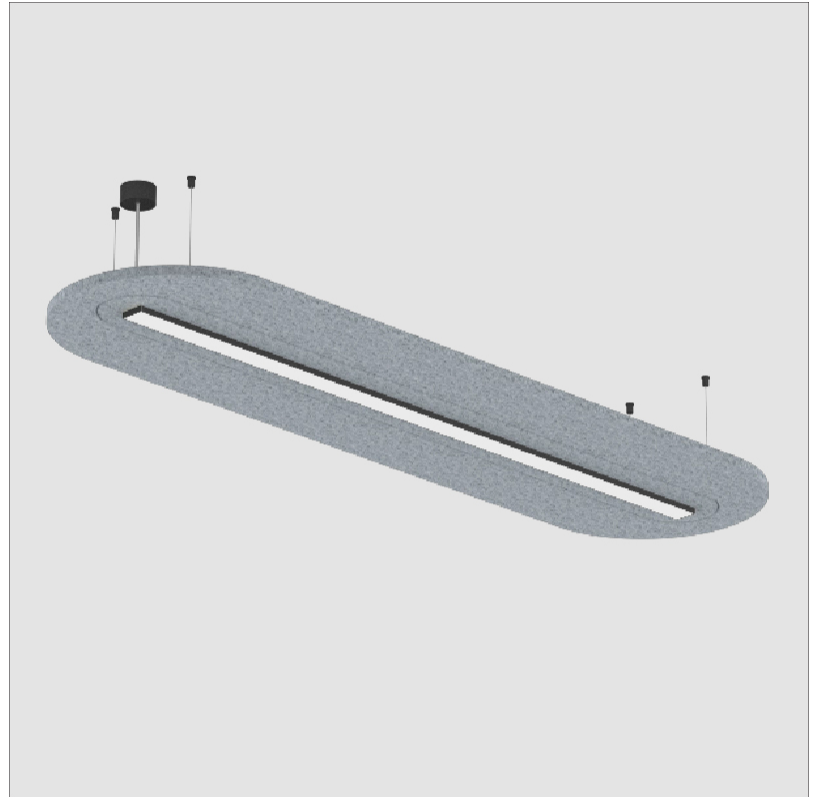

Holder Finish: [SSR / BKV / CWI / CRY / HAB / LAG / UFT / ITA / RUA / RUR / MIC / FTG / MYG / TWT / LOD / PUS / FRO / FUP / KIA / POP / BLS / SPG / MEY / GOH / GUM / CHC / COM / ABZ / JAG](#)

Accent Finish: [OPL / MPM / CMP / BKR / WHR / GCL / WWR / WWL / WDA](#)

Acoustic Finish: [SFW / CYW / SEE / SYN / MTS / PMB / TTN / CYB / STO / DPE / BES / SHB / ARE / ANE / VRD / CRF](#)

Fixture Material: [Acoustic / Aluminum / PMMA](#)

Primary Material: [Acoustic](#)

Cable Details: [2000mm/78 3/4" or 6000mm/236 1/4" Cable, - Transparent](#)

ELECTRICAL

Lamp Type: LED
Input Wattage (W): 73.1
Total Output Wattage (W): 66.3
Dimming: [Non-dimming / DALI Dimming / MATTER Dimming](#)
Driver Included: No
Driver Location: Remote
Driver Class: Class 2
Input Voltage (V): 120 - 277
Upon Request: [0 - 10V Dimming / Phase Dimming](#)

LED

Color Temperature (°K): [2700 / 3000 / 3500 / 4000](#)
Max. Delivered Lumen (lm): Max 10140
Nominal Lumen (lm): Max 12120
CRI: >90 CRI
Lamp Life (hrs): 50000

OPTICAL

RATINGS AND CERTIFICATIONS

Certified By: Certified for North American Standards

IP Rating: [IP20](#) © 2026, T 1800-388-3382, F 416-247-9319, www.zaneen.com

Available for International specifications by adding 'INT' at the end of the existing Model #. For assistance on 'custom' specifications, contact zteam@zaneen.com. In a constant effort to supply the best product, we reserve the right to change specifications or materials without notice. The most recent specification sheets are found at zaneen.com