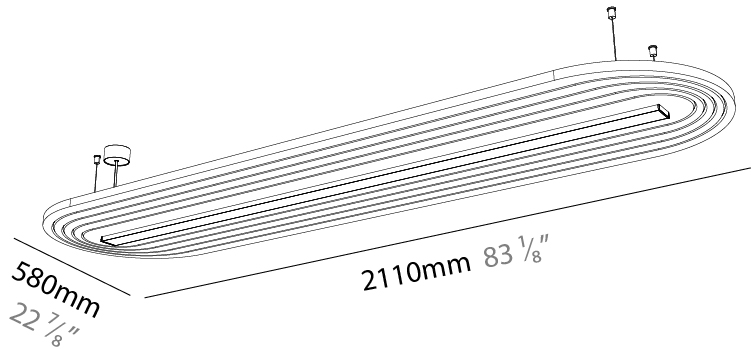

Diffuser: [PMMA - Opal / Clear / Microprism / Clear Microprism / Wallwash Double Asymmetric / Glare Control / Black Raster / Black Raster / Wallwash Left / Wallwash Right](#)

Fixture Finish: [SSR / BKV / CWI / CRY / HAB / UFT / ITA / RUA / FTG / MYG / LOD / PUS / FRO / FUP / KIA / POP / BLS / SPG / MEY / GOH / CHC / COM / ABZ / JAG / OBR / MOS / ROR](#)

Holder Finish: [SSR / BKV / CWI / CRY / HAB / LAG / UFT / ITA / RUA / RUR / MIC / FTG / MYG / TWT / LOD / PUS / FRO / FUP / KIA / POP / BLS / SPG / MEY / GOH / GUM / CHC / COM / ABZ / JAG](#)

Accent Finish: [OPL / MPM / CMP / BKR / WHR / GCL / WWR / WWL / WDA](#)

Acoustic Finish: [SFW / CYW / SEE / SYN / MTS / PMB / TTN / CYB / STO / DPE / BES / SHB / ARE / ANE / VRD / CRF](#)

Fixture Material: [Acoustic / Aluminum / PMMA](#)

Primary Material: [Acoustic](#)

Cable Details: [2000mm/78 3/4" or 6000mm/236 1/4" Cable, - Transparent](#)

ELECTRICAL

Lamp Type: LED
Input Wattage (W): 38.7
Total Output Wattage (W): 42.7
Dimming: [Non-dimming / DALI Dimming / MATTER Dimming](#)
Driver Included: No
Driver Location: Remote
Driver Class: Class 2
Input Voltage (V): 120 - 277
Upon Request: [0 - 10V Dimming / Phase Dimming](#)

LED

Color Temperature (°K): [2700 / 3000 / 3500 / 4000](#)
Max. Delivered Lumen (lm): Max 5540
Nominal Lumen (lm): Max 6420
CRI: >90 CRI
Lamp Life (hrs): 50000

OPTICAL

RATINGS AND CERTIFICATIONS

Certified By: [Certified for North American Standards](#)
IP rating: IP20