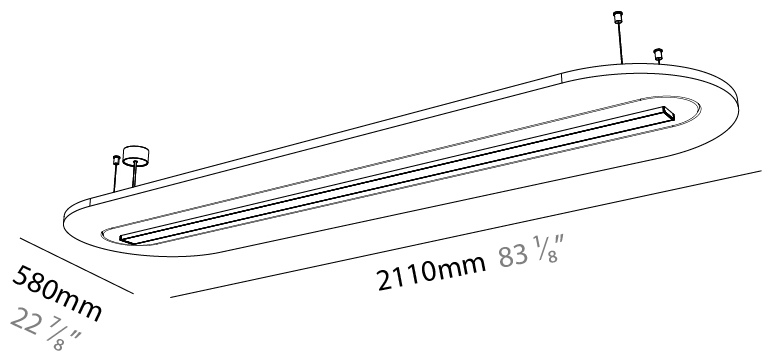

Holder Finish: [SSR / BKV / CWI / CRY / HAB / LAG / UFT / ITA / RUA / RUR / MIC / FTG / MYG / TWT / LOD / PUS / FRO / FUP / KIA / POP / BLS / SPG / MEY / GOH / GUM / CHC / COM / ABZ / JAG](#)

Accent Finish: [OPL / MPM / CMP / BKR / WHR / GCL / WWR / WWL / WDA](#)

Acoustic Finish: [SFW / CYW / SEE / SYN / MTS / PMB / TTN / CYB / STO / DPE / BES / SHB / ARE / ANE / VRD / CRF](#)

Fixture Material: [Acoustic / Aluminum / PMMA](#)

Primary Material: [Acoustic](#)

Cable Details: [2000mm/78 3/4" or 6000mm/236 1/4" Cable, - Transparent](#)

ELECTRICAL

Lamp Type: LED
Input Wattage (W): 73.1
Total Output Wattage (W): 66.3
Dimming: [Non-dimming / DALI Dimming / MATTER Dimming](#)
Driver Included: No
Driver Location: Remote
Driver Class: Class 2
Input Voltage (V): 120 - 277
Upon Request: [0 - 10V Dimming / Phase Dimming](#)

LED

Color Temperature (°K): [2700 / 3000 / 3500 / 4000](#)
Max. Delivered Lumen (lm): Max 10140
Nominal Lumen (lm): Max 12120
CRI: >90 CRI
Lamp Life (hrs): 50000

OPTICAL

RATINGS AND CERTIFICATIONS

Certified By: Certified for North American Standards

IP Rating: [IP20](#) © 2026, T 1800-388-3382, F 416-247-9319, www.zaneen.com

Available for International specifications by adding 'INT' at the end of the existing Model #. For assistance on 'custom' specifications, contact zteam@zaneen.com. In a constant effort to supply the best product, we reserve the right to change specifications or materials without notice. The most recent specification sheets are found at zaneen.com